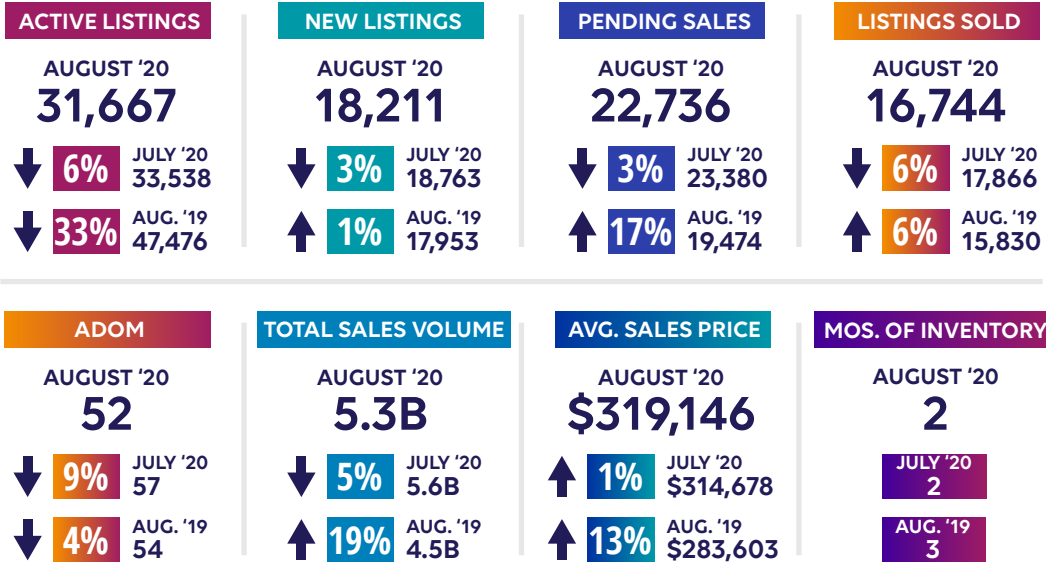

# August 2020 Statistics

This monthly statistics report represents all residential listings in the Stellar MLS coverage area.  
Percentage changes are rounded to the nearest whole number.

\*Statistics according to CoreLogic as of Sept. 9, 2020 and represent all residential listings in the Stellar MLS coverage area, which includes multiple counties.